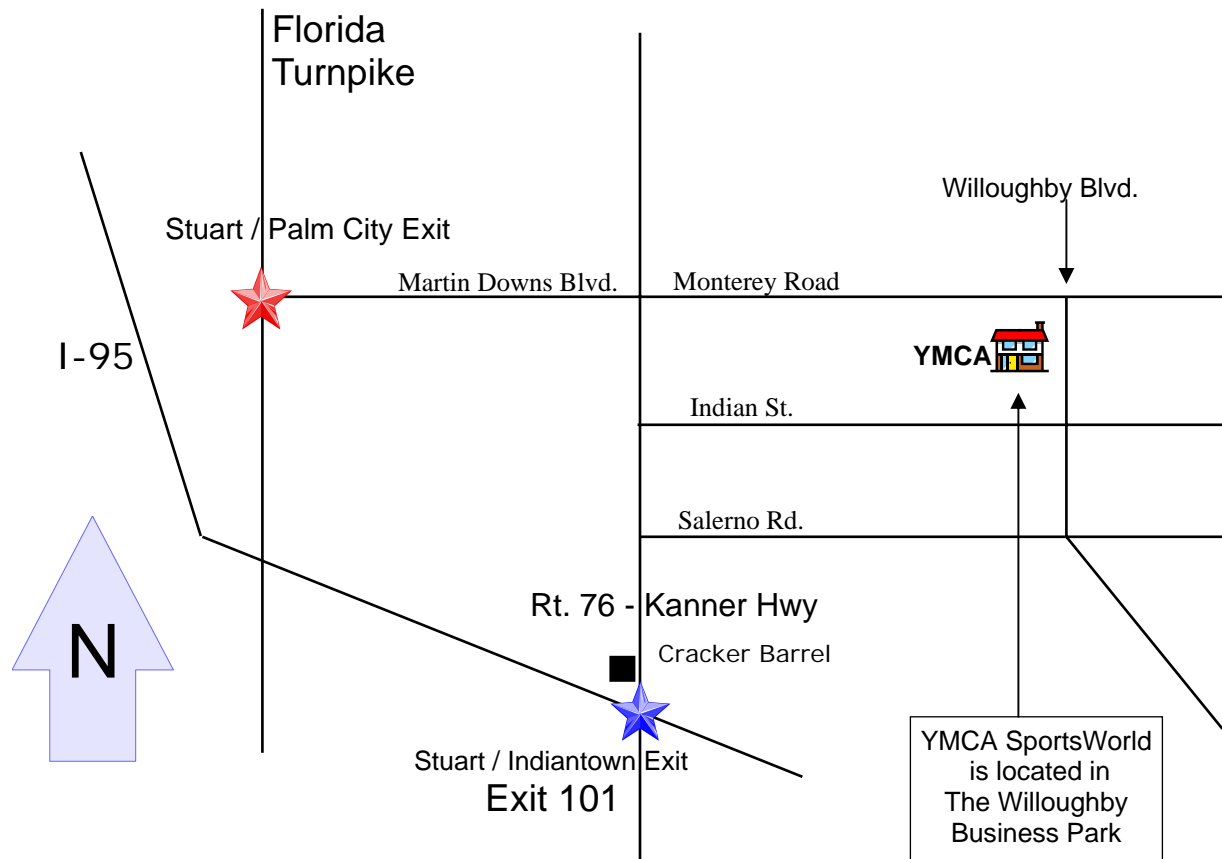

YMCA Sportsworld of The Treasure Coast

Meet Site Map

2700 Willoughby Blvd. ~ Stuart, Florida 34994

772.223.1606

MAP NOT TO SCALE

★ From the Florida Turnpike:
Exit Stuart / Palm City—Go straight through light at turnpike on Martin Downs Blvd.—cross Rt. 76 / Kanner Hwy and continue on Monterey Rd. Turn right at first light—Willoughby Blvd. Make first right into The Willoughby Business Park to reach the YMCA.

★ From Interstate 95:
Exit 101 (Stuart—Indiantown) Head East on Rt 76 / Kanner Hwy approximately 6 miles to Monterey Road and make right turn. Turn right at first light—Willoughby Blvd. Make first right into The Willoughby Business Park to reach the YMCA.

Meet day directions, call: 772.223.1606